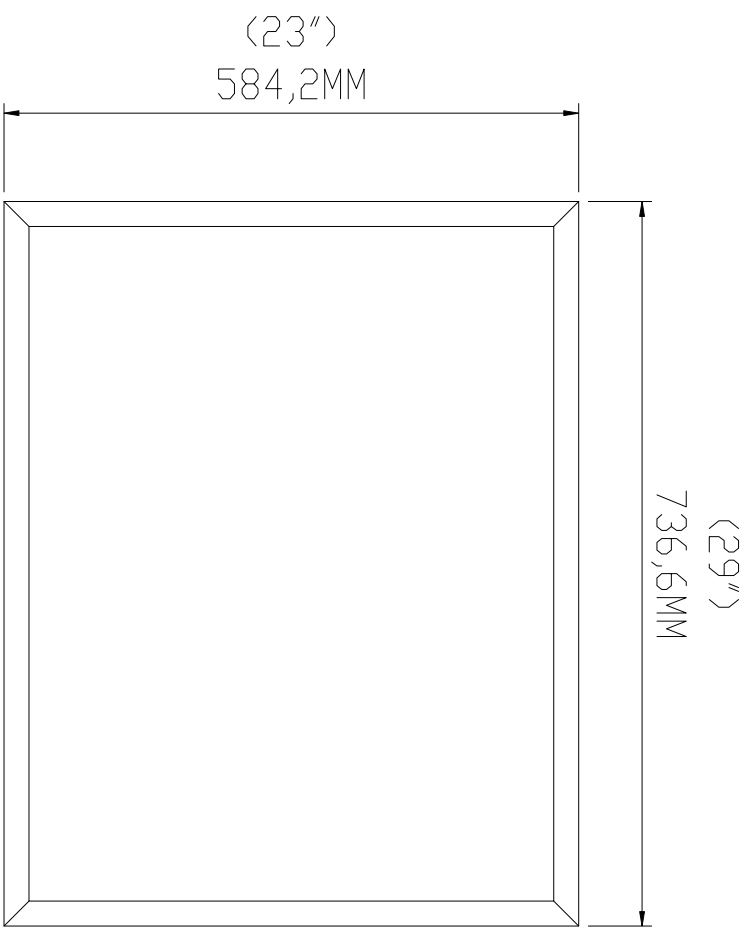

808315
29" x 23"
1" bevel
both vertical and horizontal hung

FRONT

SIDE